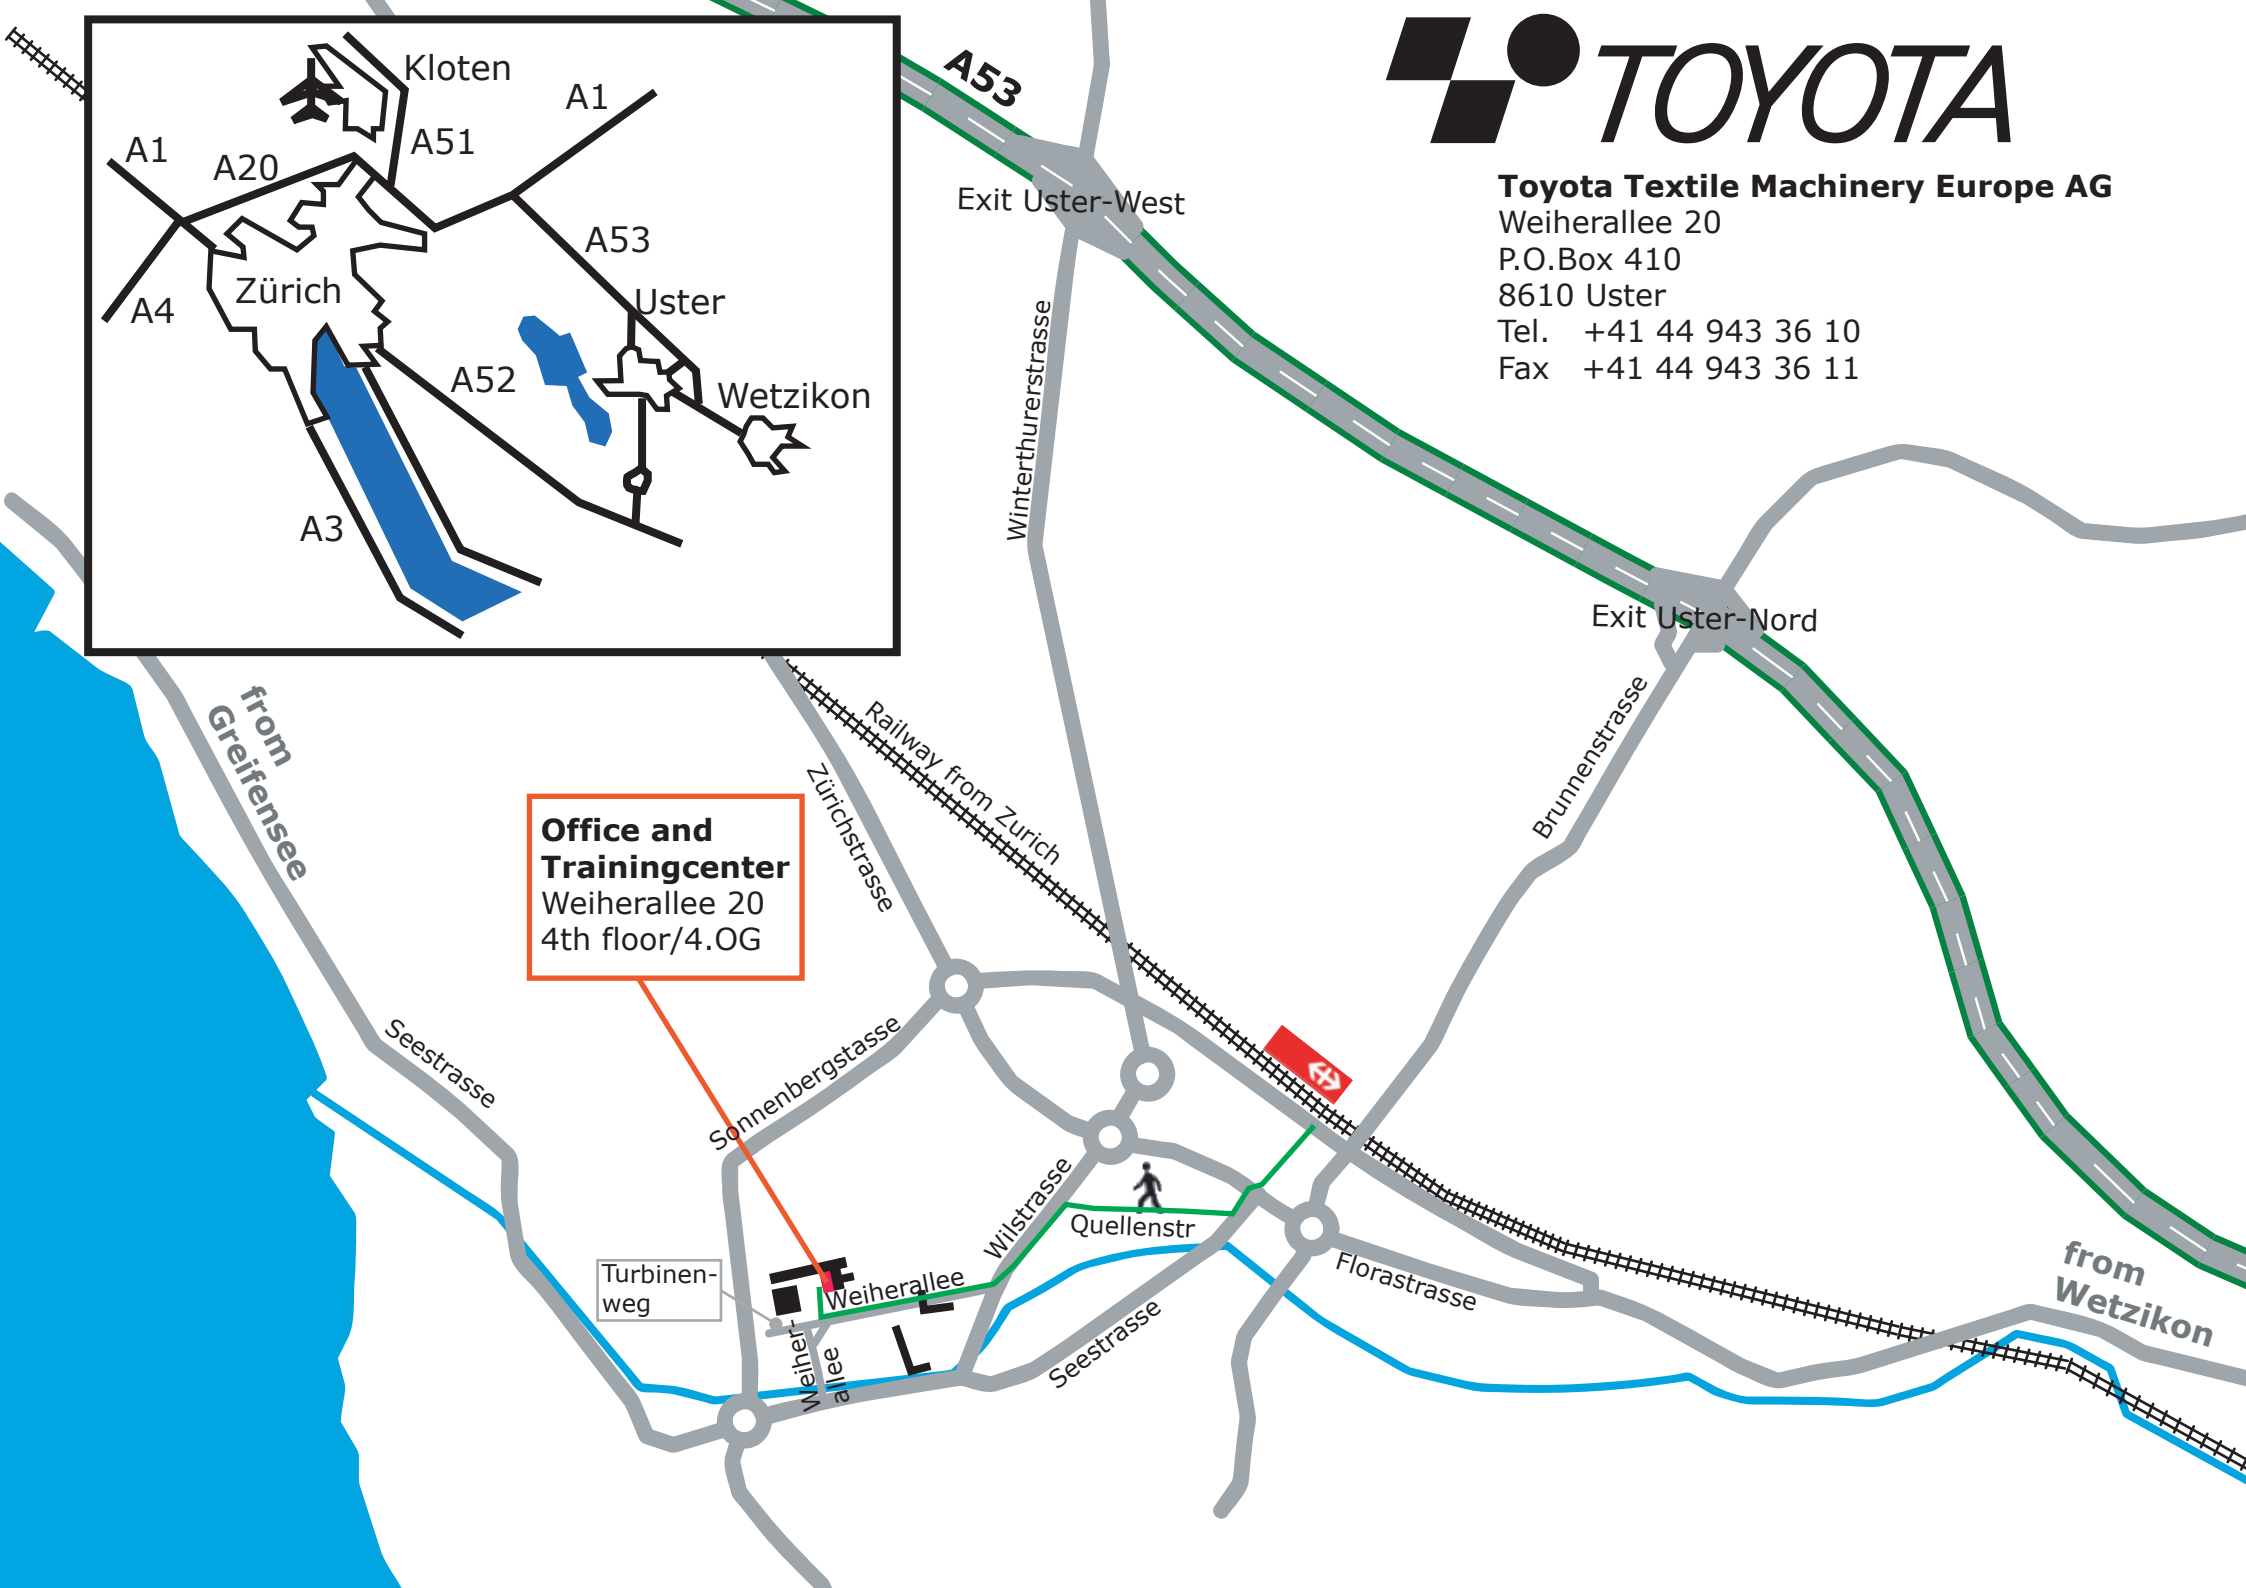

Office and Trainingcenter
Weiherallee 20
4th floor/4.OG

Turbinenweg

Weiherallee

Seestrasse

Florastrasse

Quellenstr

Wilstrasse

Sonnenbergstrasse

Seestrasse

Zürichstrasse

Railway from Zurich

A53

Exit Uster-West

Winterthurstrasse

Exit Uster-Nord

Brunnenstrasse

from Wetzikon

from Greifensee