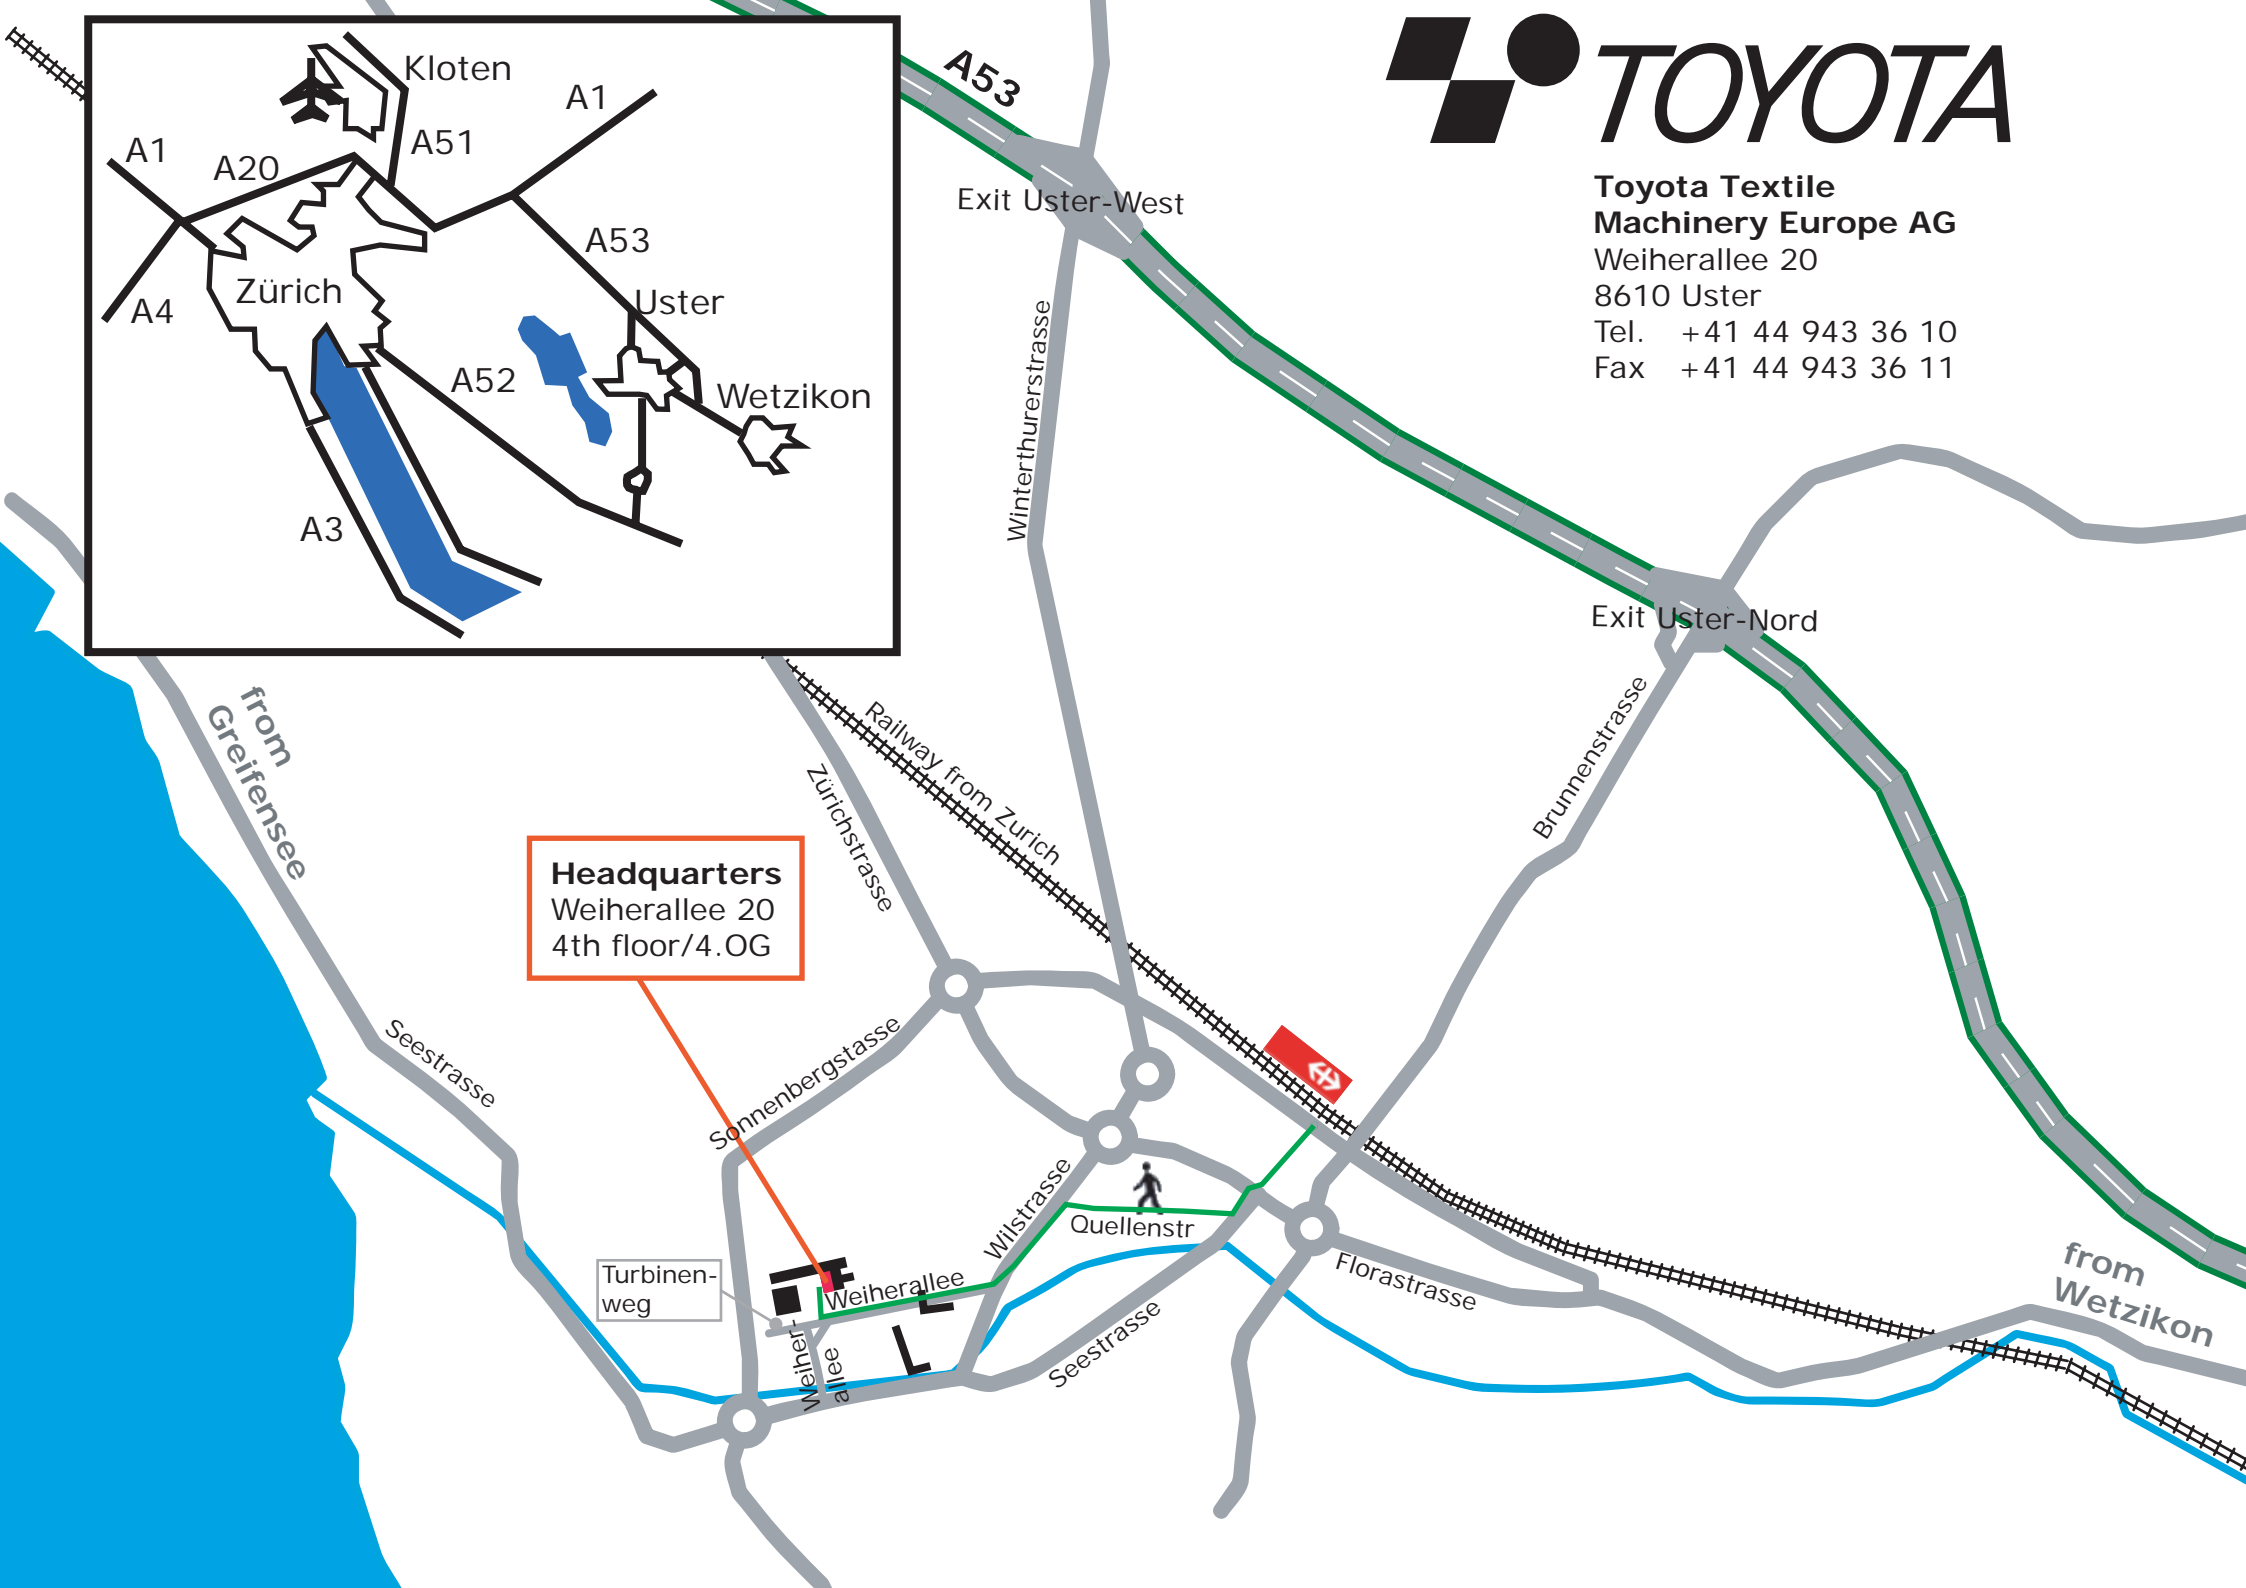

**Toyota Textile
Machinery Europe AG**
Weiherallee 20
8610 Uster
Tel. +41 44 943 36 10
Fax +41 44 943 36 11

Headquarters
Weiherallee 20
4th floor/4.OG

Turbinenweg

Weiherallee

Seestrassen

Florastrasse

from Wetzikon

from Greifensee

Railway from Zurich
Zürichstrasse

A53

Exit Uster-West

Exit Uster-Nord

Brunnenstrasse

Seestrassen

Sonnenbergstrasse

Wilstrasse

Quellenstr